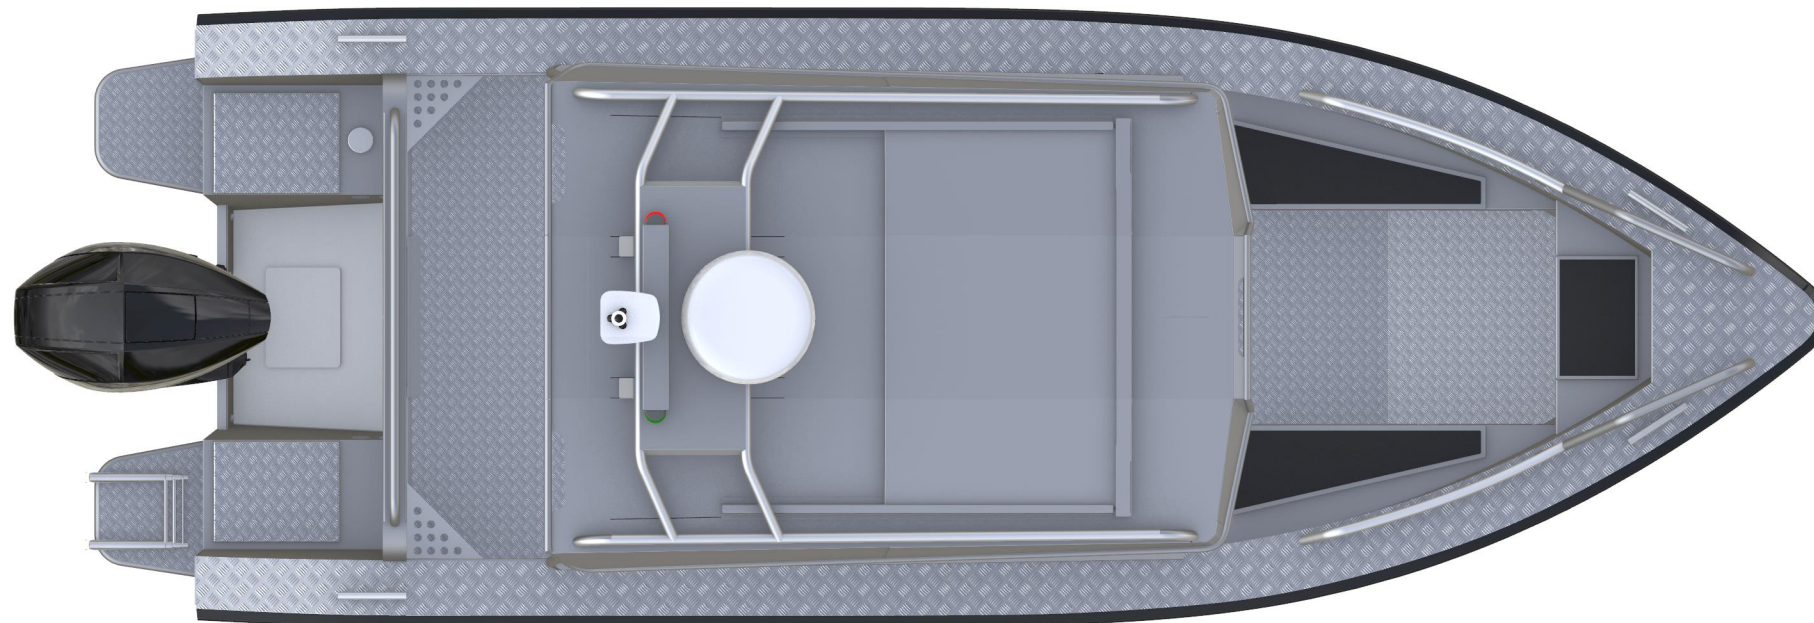

ALUKIN C650

Specifications

* approx. specs

*L.o.a	6,5m
*W.o.a	2,35m
*Weight (w.o engine)	1450kg
*Draft	0.45m
*Air Draft	2,25m
*Int. Cabin Height	1.78m
Tank Volume	170 L
Persons	6
Engine Range	175-225hk
Bailing (Deck)	Selfbailing
Classification	CE/C
Mtrl. qlty	EN-AW5083
Mtrl. thkns	B=5 S=4 C=3