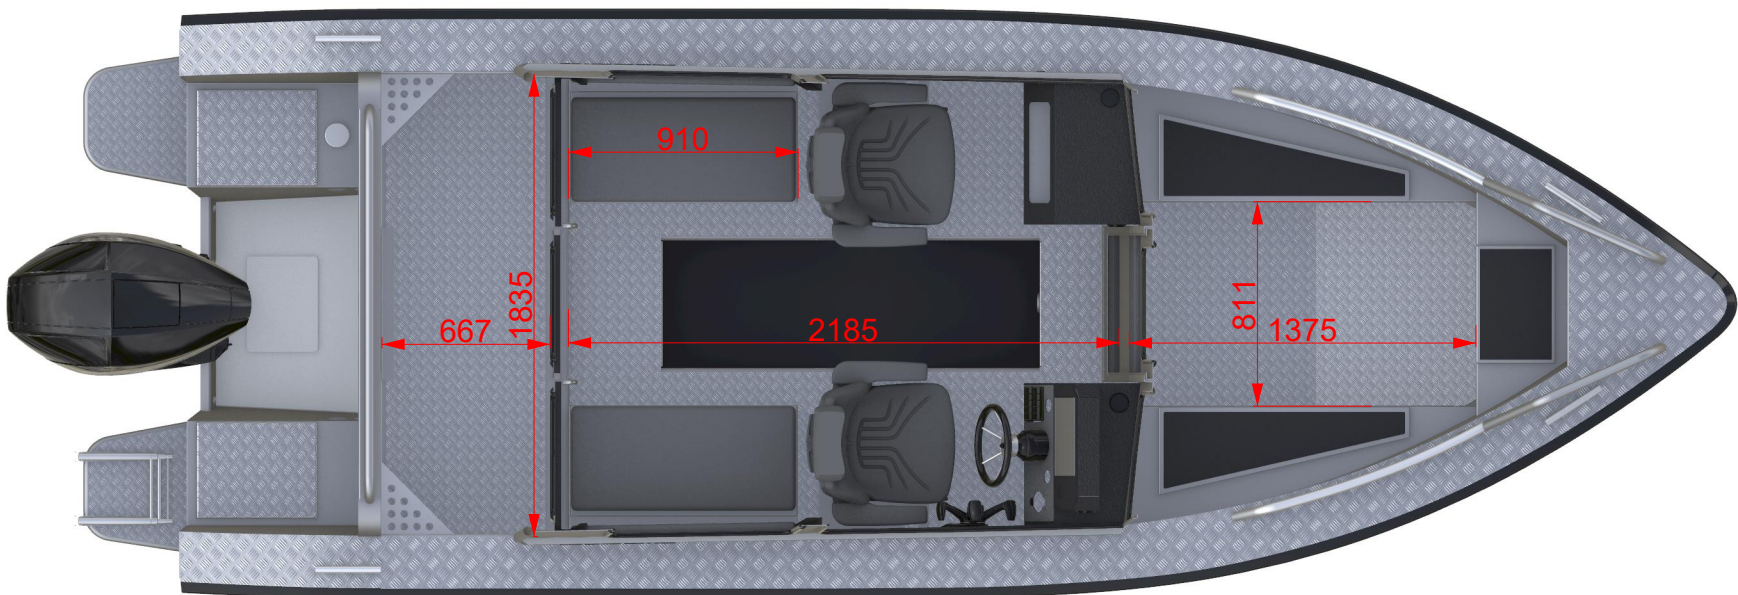

ALUKIN C650

Specifications

* approx. specs

*L.o.a	6,5m
*W.o.a	2,35m
*Weight (w.o engine)	1450kg
*Draft	0.45m
*Air Draft	2,25m
*Int. Cabin Height	1.78m
Tank Volume	170 L
Persons	6
Engine Range	175-225hk
Bailing (Deck)	Selfbailing
Classification	CE/C
Mtrl. qlty	EN-AW5083
Mtrl. thkns	B=5 S=4 C=3